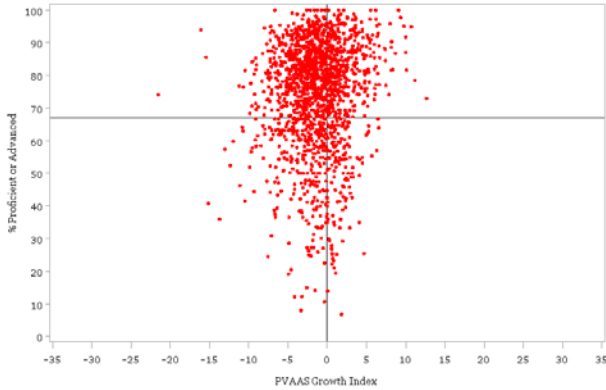

STATEWIDE GRADE 5 MATH

IU 23 GRADE 5 MATH

2011 State-wide PSSA % Proficient or Advanced vs PVAAS Growth Index
Test=PSSA End-of-Grade Subject=Math Grade=5

State Name: Pennsylvania State